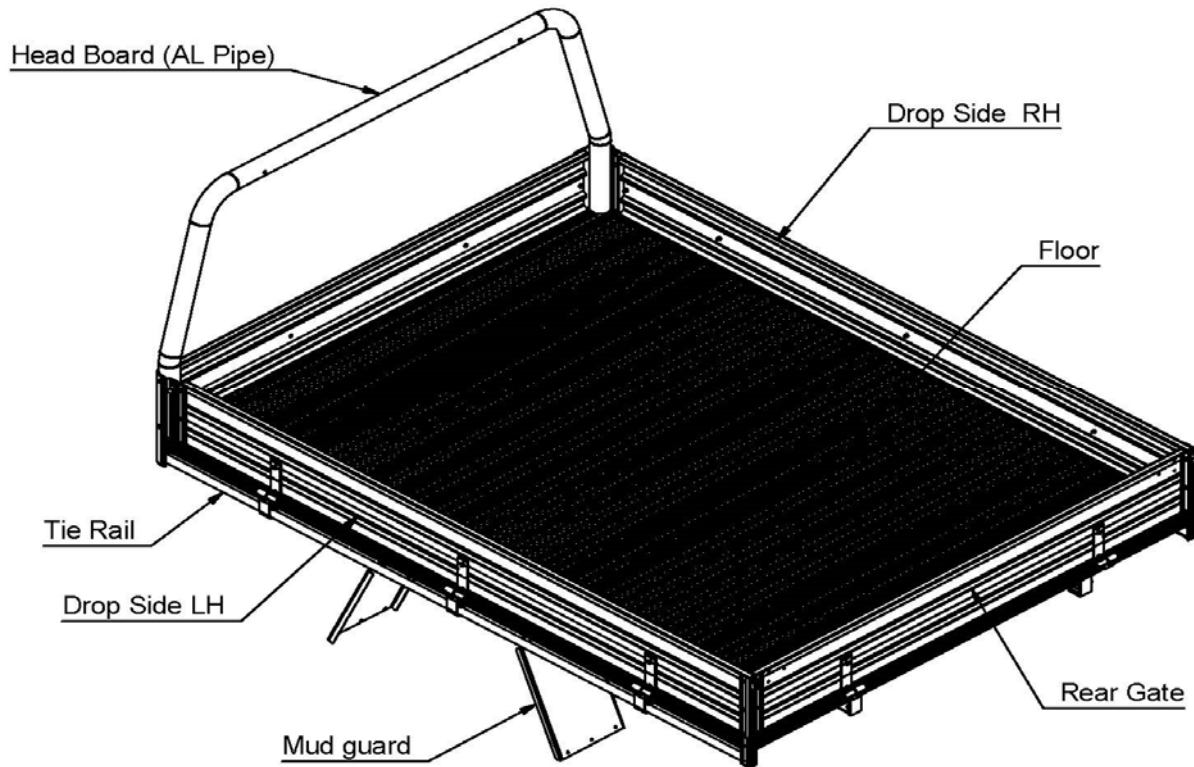

Standard Aluminium Tray

Standard Aluminium Tray

Technical Data

- 250 mm. height drop side.
- Aluminium Extruded NON-Skid floor
- 1.5 mm. thick ANODIZED drop side and reargate
- 65 mm. bent tube Aluminium headboard pipe
- Full length Tie rails
- Available to all brand