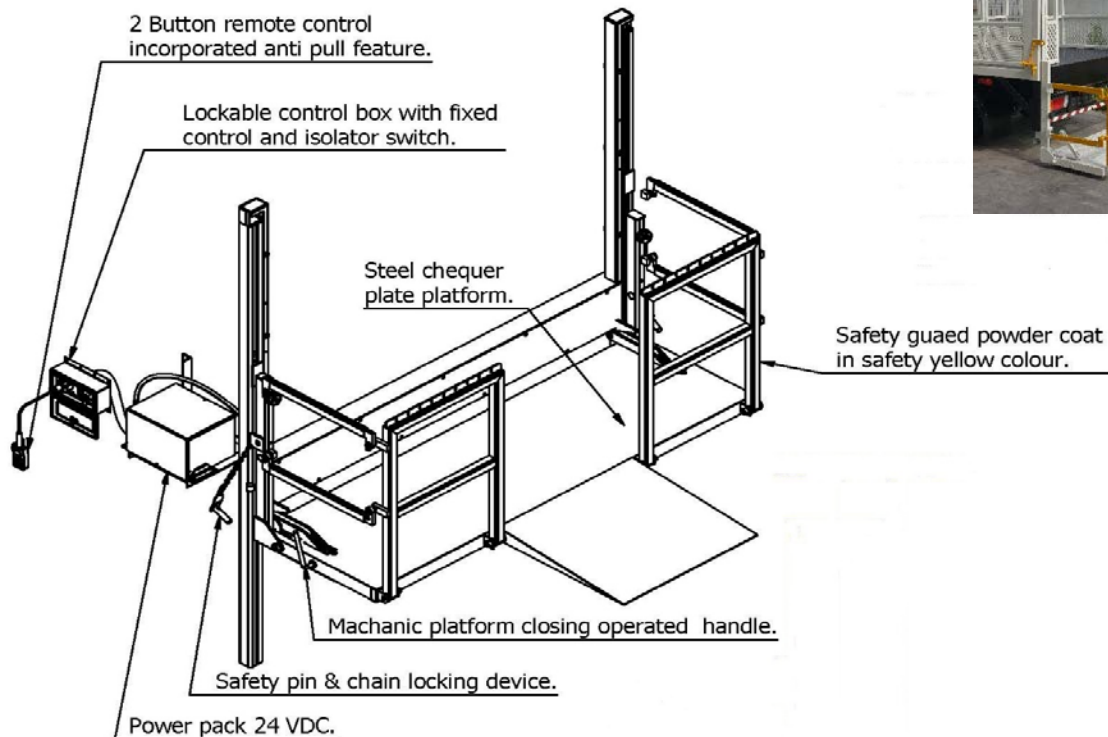

FTR-500/1000/1500 SG : For Gas bottle

Lifting Capacity 500/1000/1500 Kg.

FTR-500/1000/1500 SG

Control Box

Remote Control

Safety Lock

Technical Data

	FTR-500SG	FTR-1000SG	FTR-1500SG
Lifting Capacity (Kg.)	500	1000	1500
Suit to Truck	4W-Small 6W	Medium 6W-Semi Trailer	
Platform Material	Steel Chequer Plate		
Loading Area (mm.)	600 long x 1685 width	750 long x 2200 width Max.	
Approx.Weight (Kg.)	500	560	580
Safety Guard	Automatic Safety Guard 1000 mm. Height		