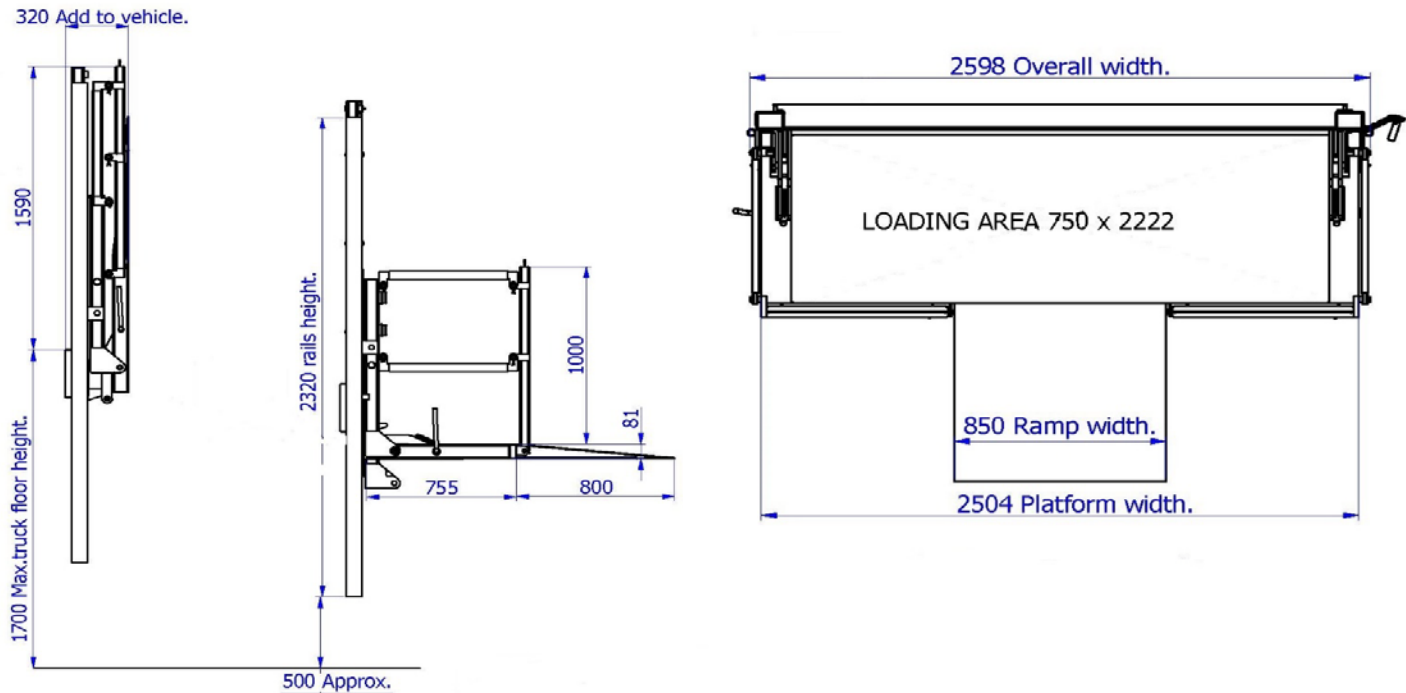

FTR-500/1000/1500 SG : For Gas bottle

Lifting Capacity 500/1000/1500 Kg.

FTR-500/1000/1500 SG

Control Box

Remote Control

Safety Lock

Technical Data

	FTR-500SG	FTR-1000SG	FTR-1500SG
Lifting Capacity (Kg.)	500	1000	1500
Suit to Truck	4W-Small 6W	Medium 6W-Semi Trailer	
Platform Material	Steel Chequer Plate		
Loading Area (mm.)	600 long x 1685 width	750 long x 2200 width Max.	
Approx.Weight (Kg.)	500	560	580
Safety Guard	Automatic Safety Guard 1000 mm. Height		